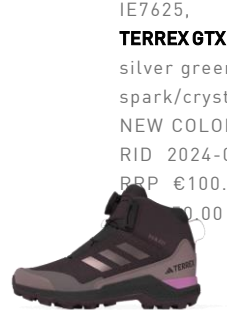

IF7519,
TERREX GTX K,
core black/grey
three/core black,
CARRY OVER,
RID 2023-12-01,
RRP €100.00,
LP €50.00

IE7625,
TERREX GTX K,
silver green/green
spark/crystal jade,
NEW COLOR,
RID 2024-02-01,
RRP €100.00,
LP €50.00