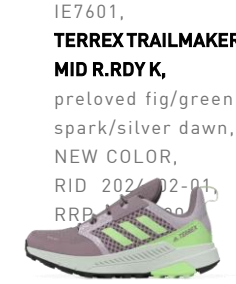

IE7601,
**TERREX TRAILMAKER
MID R.RDY K,**
preloved fig/green
spark/silver dawn,
NEW COLOR,
RID 2024-02-01,
RRP €90.00,
LP €45.00