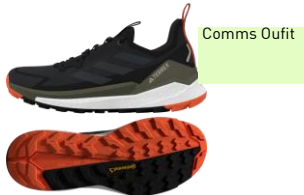

ID7690,
**TERREX FREE HIKER 2
LOW
CARBON/GRESIX/CBLAC
K,**
2024-02-22,
RRP 170,00 €,
LP 85,00 €