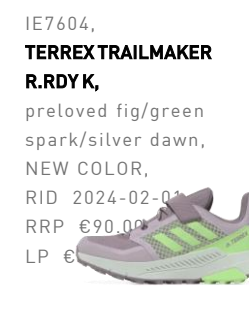

FW9327,
**TERREX TRAILMAKER
R.RDY K,**
core black/core
black/alumina,
CARRY OVER,
RID 2023-12-01,
RRP €90.00,
LP €45.00

IF5708,
**TERREX TRAILMAKER
R.RDY K,**
wonder steel/grey
three/impact orange,
CARRY OVER,
RID 2023-12-01,
RRP €90.00,
LP €45.00

IE7604,
**TERREX TRAILMAKER
R.RDY K,**
preloved fig/green
spark/silver dawn,
NEW COLOR,
RID 2024-02-01,
RRP €90.00,
LP €45.00