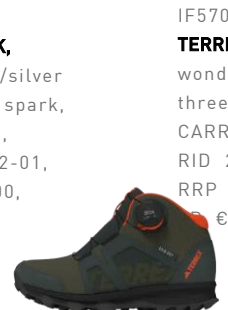

ID3329,
TERREX GTX K,
preloved fig/silver
dawn/green spark,
NEW COLOR,
RID 2024-02-01,
RRP €100.00,
LP €50.00

IF5705,
TERREX GTX K,
wonder steel/grey
three/impact orange,
CARRY OVER,
RID 2023-12-01,
RRP €100.00,
LP €50.00