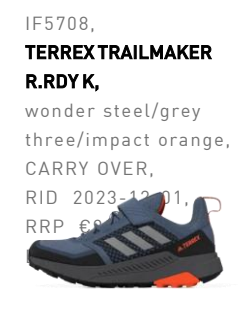

IF5708,
**TERREX TRAILMAKER
R.RDY K,**
wonder steel/grey
three/impact orange,
CARRY OVER,
RID 2023-12-01,
RRP €90.00,
LP €45.00

IF7493,
**TERREX WINTER MID BOA
R.RDY K,**
core black/silver
three/core black

IF7494,
**TERREX WINTER MID BOA
R.RDY K,**
shadow
green/pulse

IF7508,
**TERREX BOA MID R.RDY
K,**
core black/ftwr

IF7509,
**TERREX BOA MID R.RDY
K,**
shadow green/pulse

IF7510,
**TERREX BOA MID R.RDY
K,**
shadow maroon/matt

FW9324,
**TERREX TRAILMAKER CF
K,**
grey five/core
black/alumina.

IE7607,
**TERREX TRAILMAKER CF
K,**
preloved fig/green
spark/silver dawn.

IF5709,
**TERREX TRAILMAKER CF
K,**
wonder steel/grey
three/impact orange