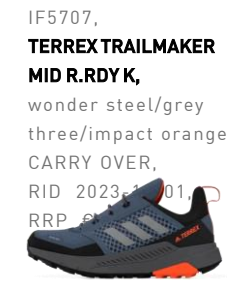

IF5707,
**TERREX TRAILMAKER
MID R.RDY K,**
wonder steel/grey
three/impact orange,
CARRY OVER,
RID 2023-12-01,
RRP €90.00,
LP €45.00